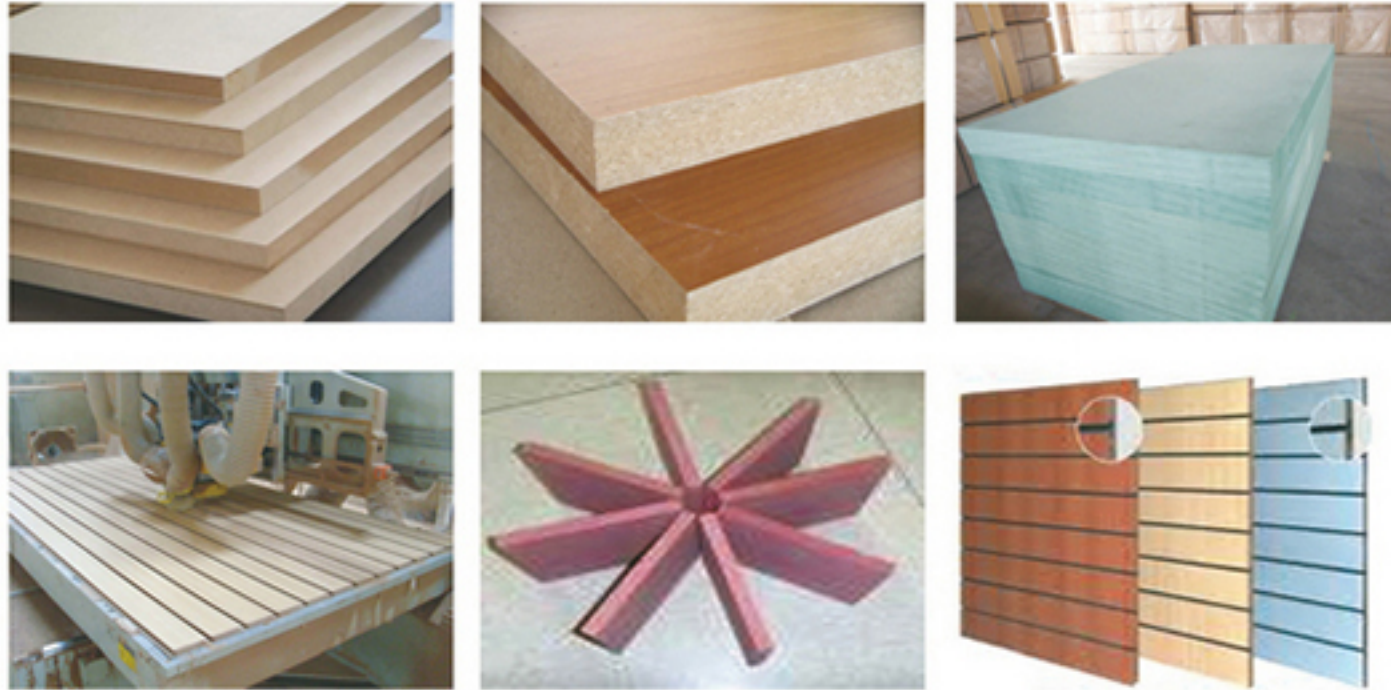

Usage: Decoration, Furniture, Packing, Construction, etc.

Laminated Veneer Lumber---LVL,LVB

Name:Scaffolding plank, Timber Walers, Beams Furniture Parts, etc.

Size(mm):Lengths≤8000, Widths≤1220.Thickness≤110.

Core: Poplar, Pine, etc.

Glue: MR, Melamine, WBP, etc.

Surface: Raw, Wood Veneer, Acrylic Paint, etc

Usage: Formwork, Packing, Furniture, Construction, etc.

MDF, HDF, Slotted MDF Board

Size(feet): 3x7, 4x8, 5x8, 6x8, 6x12.