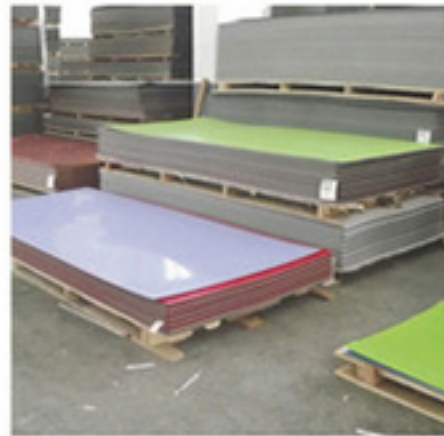

HPL(Formica)—Standard, Postformed, Compact, Flower Patten, etc.