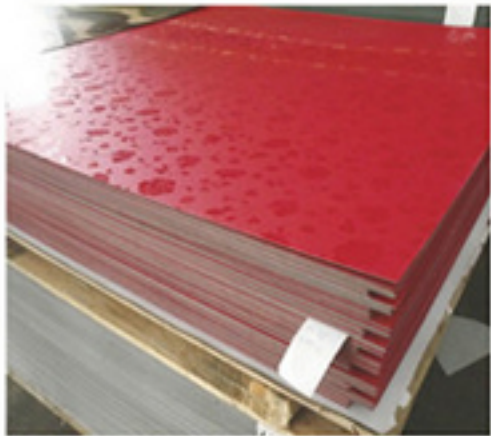

HPL(Formica)—Standard, Postformed, Compact, Flower Patten, etc.