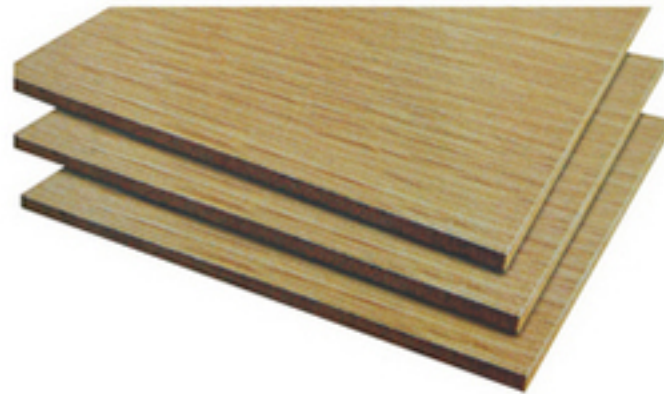

Thickness (mm): 2.5-40mm.

Grade: E2, E1, E0;

Standard, Waterproof, Fireproof.

Density (kgs/cbm): 690, 720, 740, 850, 880, etc.

Types: Raw & Laminated (Melamine/PU/Veneer /Aluminum/PVC/HPL/UV, etc)

Usage: Decoration, Furniture, Packing, etc.