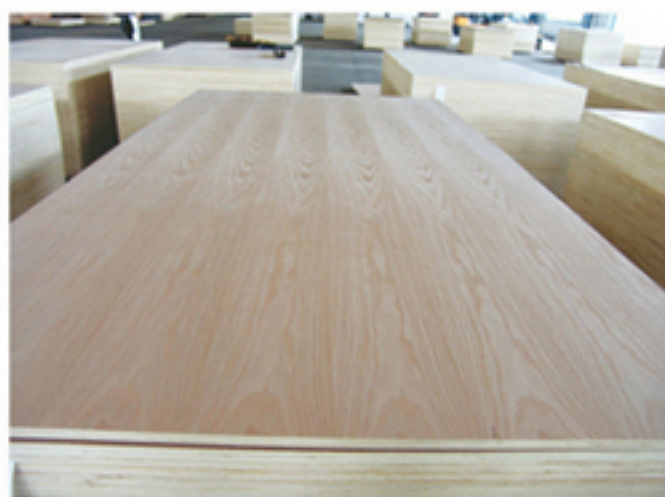

Size(mm):

1220x2440,1250x2500,915x2150,1200x1800,1830x3100,etc

Thickness (mm): 2.0 - 40mm, etc.

Core: Poplar, Eucalyptus, Combine, Birch, Hardwood,etc.

Glue: MR, E2, E1, E0, WBP (Phelonic), etc.

Face & Back: 1).Veneers—Bintangor,Okoume/Mahogany, Poplar, Pine, Pencil Cedar, Keruing, Birch, Sapelli, Oak, Teak, Ash, Beech, & Engineered Veneers, etc.

2).Other materials: Melamine, HPL, PVC, Paper Overlay(PU paper), Polyester Paper, UV , Aluminum Foil, etc.

Usage: Decoration, Furniture, Packing, Construction, etc.