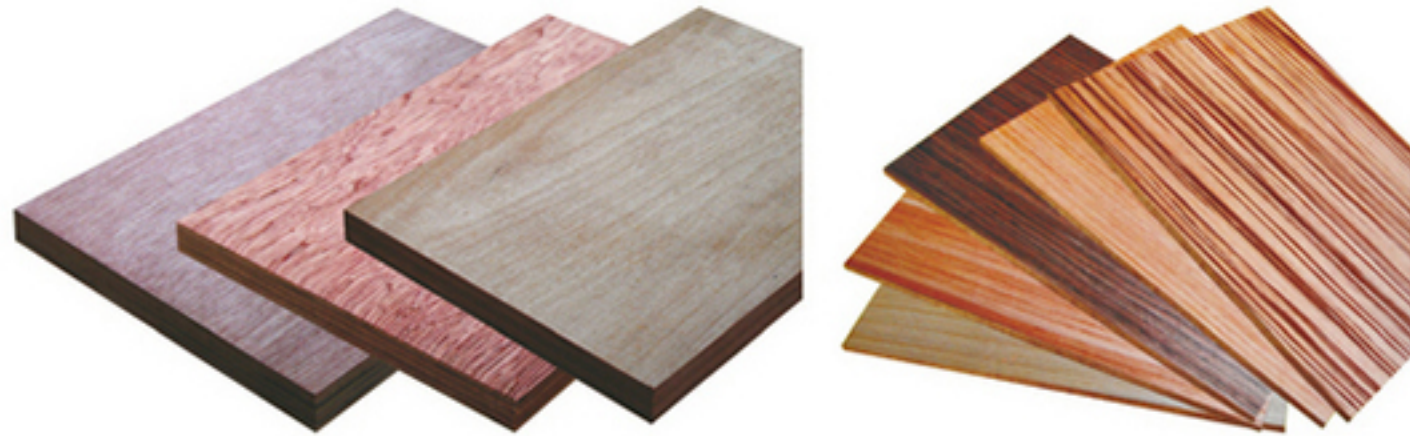

Thickness(mm):

6.5, 9, 12, 15, 17, 18, 20, 21, 27, 30, etc.

Core: Poplar, Eucalyptus, Combine, Birch, Hardwood, etc.

Glue: MR, Melamine, WBP (Phelonic), etc.

Film: Brown, Black, Anti-slip (Wire mesh), Printing Logo, Color, etc

Usage: Formwork, Packing, Flooring, etc.

Commercial Plywood, Fancy Plywood, Block Board

Size(mm):

1220x2440,1250x2500,915x2150,1200x1800,1830x3100,etc

Thickness (mm): 2.0 - 40mm, etc.

Core: Poplar, Eucalyptus, Combine, Birch, Hardwood,etc.